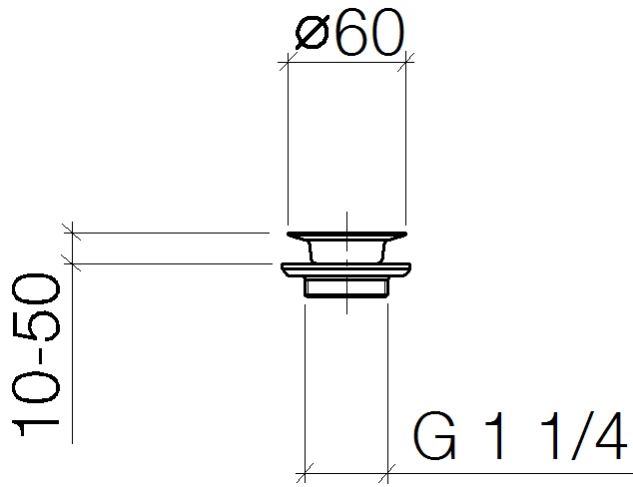

10 100 970

Fits: IMO, LULU, MADISON, MEM, TARA,
CL.1, LISSÉ, VAIA, META, CYO

	Brushed Bronze	10 100 970-42
	Chrome	10 100 970-00
	Brushed Platinum	10 100 970-06
	Platinum	10 100 970-08
	Durabass (23kt Gold)	10 100 970-09
	Dark Chrome	10 100 970-19
	Light Gold	10 100 970-26
	Brushed Light Gold	10 100 970-27
	Brushed Durabass (23kt Gold)	10 100 970-28
	Brushed Champagne (22kt Gold)	10 100 970-46
	Champagne (22kt Gold)	10 100 970-47
	Brushed Chrome	10 100 970-93
	Brushed Dark Platinum	10 100 970-99

Grated waste 1 1/4" - Brushed Bronze

IMO

10 100 970

10 100 970

10 100 970

Parts for other finishes can be found here: [Chrome](#)

Spare parts list

No.	Item Number	Name	Quantity used	Delivery time
1	09 30 30 115-42	screw	1	60
2	09 11 01 005-42	strainer	1	60
3	09 14 03 005 90	seal	1	60
4	09 11 01 007-07	pop-up waste	1	60